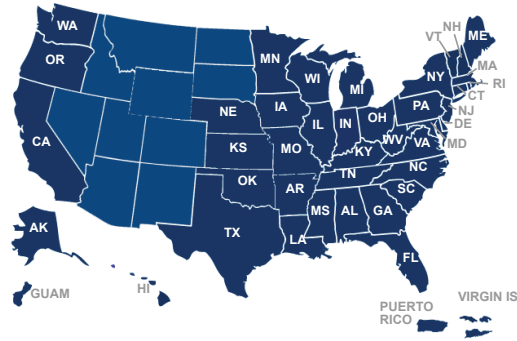

CONNECTICUT

response boats small II
response boats medium
47-foot motor lifeboats
coastal patrol boat
Rescue 21
Nationwide Automatic Identification System

DELAWARE

response boat small II
47-foot motor lifeboats
Rescue 21
Nationwide Automatic Identification System

FLORIDA

cutter boats large
over the horizon IV cutter boats
response boats small II
response boats medium
coastal patrol boats
110-foot patrol boats
13 fast response cutters
5 210-foot medium endurance cutters
1 270-foot medium endurance cutter
HC-144 Ocean Sentries
MH-60T Jayhawks
MH-65E Dolphins
Rescue 21
Nationwide Automatic Identification System

GEORGIA

response boats small II
response boats medium
coastal patrol boats
MH-65E Dolphins
Rescue 21
Nationwide Automatic Identification System

GUAM

over the horizon IV cutter boats
response boats small II
response boats medium
3 fast response cutters
Rescue 21
Nationwide Automatic Identification System

HAWAII

response boats small II
response boats medium
coastal patrol boats
3 fast response cutters
2 national security cutters
HC-130J Super Hercules
MH-65E Dolphins
Rescue 21
Nationwide Automatic Identification System

ILLINOIS

response boats small II
response boat medium
Rescue 21
Nationwide Automatic Identification System

INDIANA

response boat small II
response boat medium
Rescue 21
Nationwide Automatic Identification System

IOWA

Rescue 21

KANSAS

Rescue 21

KENTUCKY

response boats small II
Rescue 21

LOUISIANA

response boat small II
response boats medium
MH-60T Jayhawks
Rescue 21
Nationwide Automatic Identification System

MAINE

response boats small II
47-foot motor lifeboats

MARYLAND

over the horizon IV cutter boats
long range interceptor I cutter boats
response boats small II
response boats medium
47-foot motor lifeboats
Rescue 21
Nationwide Automatic Identification System

MASSACHUSETTS

response boats small II
response boats medium
coastal patrol boats
110-foot patrol boats
6 fast response cutters
1 270-foot medium endurance cutter
HC-144 Ocean Sentries
MH-60T Jayhawks
Rescue 21
Nationwide Automatic Identification System

MICHIGAN

cutter boat large
response boats small II
response boats medium
47-foot motor lifeboats
MH-60T Jayhawks
MH-65E Dolphins
Rescue 21
Nationwide Automatic Identification System

MINNESOTA

cutter boat large
response boats small II
response boat medium
Rescue 21
Nationwide Automatic Identification System

MISSISSIPPI

response boats small II
response boats medium
coastal patrol boats
2 fast response cutters
1 210-foot medium endurance cutter
Rescue 21
Nationwide Automatic Identification System

MISSOURI

response boats small II
Rescue 21

NEBRASKA

Rescue 21

NEW HAMPSHIRE

response boats small II
47-foot motor lifeboats
1 210-foot medium endurance cutter
1 270-foot medium endurance cutter
Rescue 21
Nationwide Automatic Identification System

NEW JERSEY

over the horizon IV cutter boats
response boats small II
response boats medium
47-foot motor lifeboats
coastal patrol boats
3 fast response cutters
2 210-foot medium endurance cutters
MH-65E Dolphins
Rescue 21
Nationwide Automatic Identification System

NEW YORK

response boats small II
response boats medium
47-foot motor lifeboats
coastal patrol boat
Rescue 21
Nationwide Automatic Identification System

NORTH CAROLINA

over the horizon IV cutter boats
response boats small II
response boats medium
47-foot motor lifeboats
2 fast response cutters
1 210-foot medium endurance cutter
HC-144 Ocean Sentries
C-27J Spartans
HC-130J Super Hercules
MH-60T Jayhawks
Rescue 21
Nationwide Automatic Identification System

OHIO

response boats small II
response boats medium
Rescue 21
Nationwide Automatic Identification System

OKLAHOMA

Rescue 21

OREGON

cutter boats large
over the horizon IV cutter boats
response boats small II
47-foot motor lifeboats
110-foot patrol boat
210-foot patrol boats
MH-60T Jayhawks
MH-65E Dolphins
Rescue 21
Nationwide Automatic Identification System

PENNSYLVANIA

response boats small II
response boat medium
Rescue 21
Nationwide Automatic Identification System

PUERTO RICO