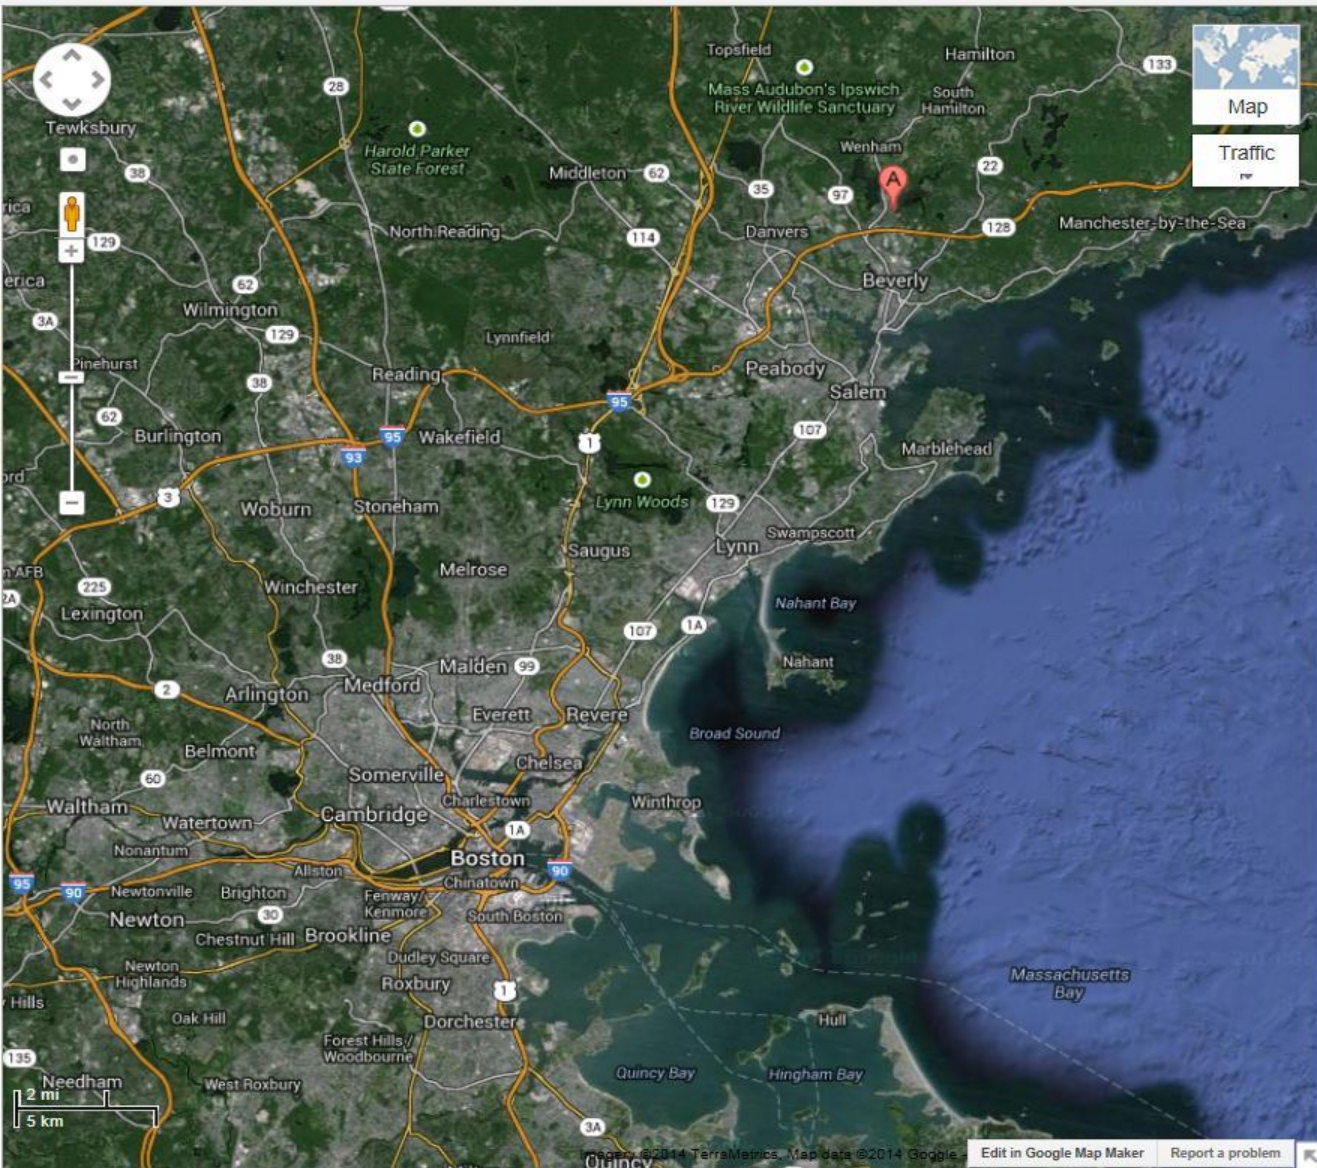

laurel street, beverly, MA

Sign in

Get directions My places

Laurel St
Beverly, MA 01915

Directions Search nearby more

Beverly Laurel Motor
Easy and Secure Online Booking.
Beverly Laurel Motor, Los Angeles.
booking.com/BeverlyLaurelMotorHotel

See your ad here »

Maps Labs - Help

Google Maps - ©2014 Google - Terms of Use - Privacy

Map

Traffic

laurel street, beverly, MA

Sign in

Get directions

My places

Laurel St
Beverly, MA 01915

Directions Search nearby more

Beverly Laurel Motor
Easy and Secure Online Booking.
Beverly Laurel Motor, Los Angeles.
booking.com/BeverlyLaurelMotorHotel

See your ad here