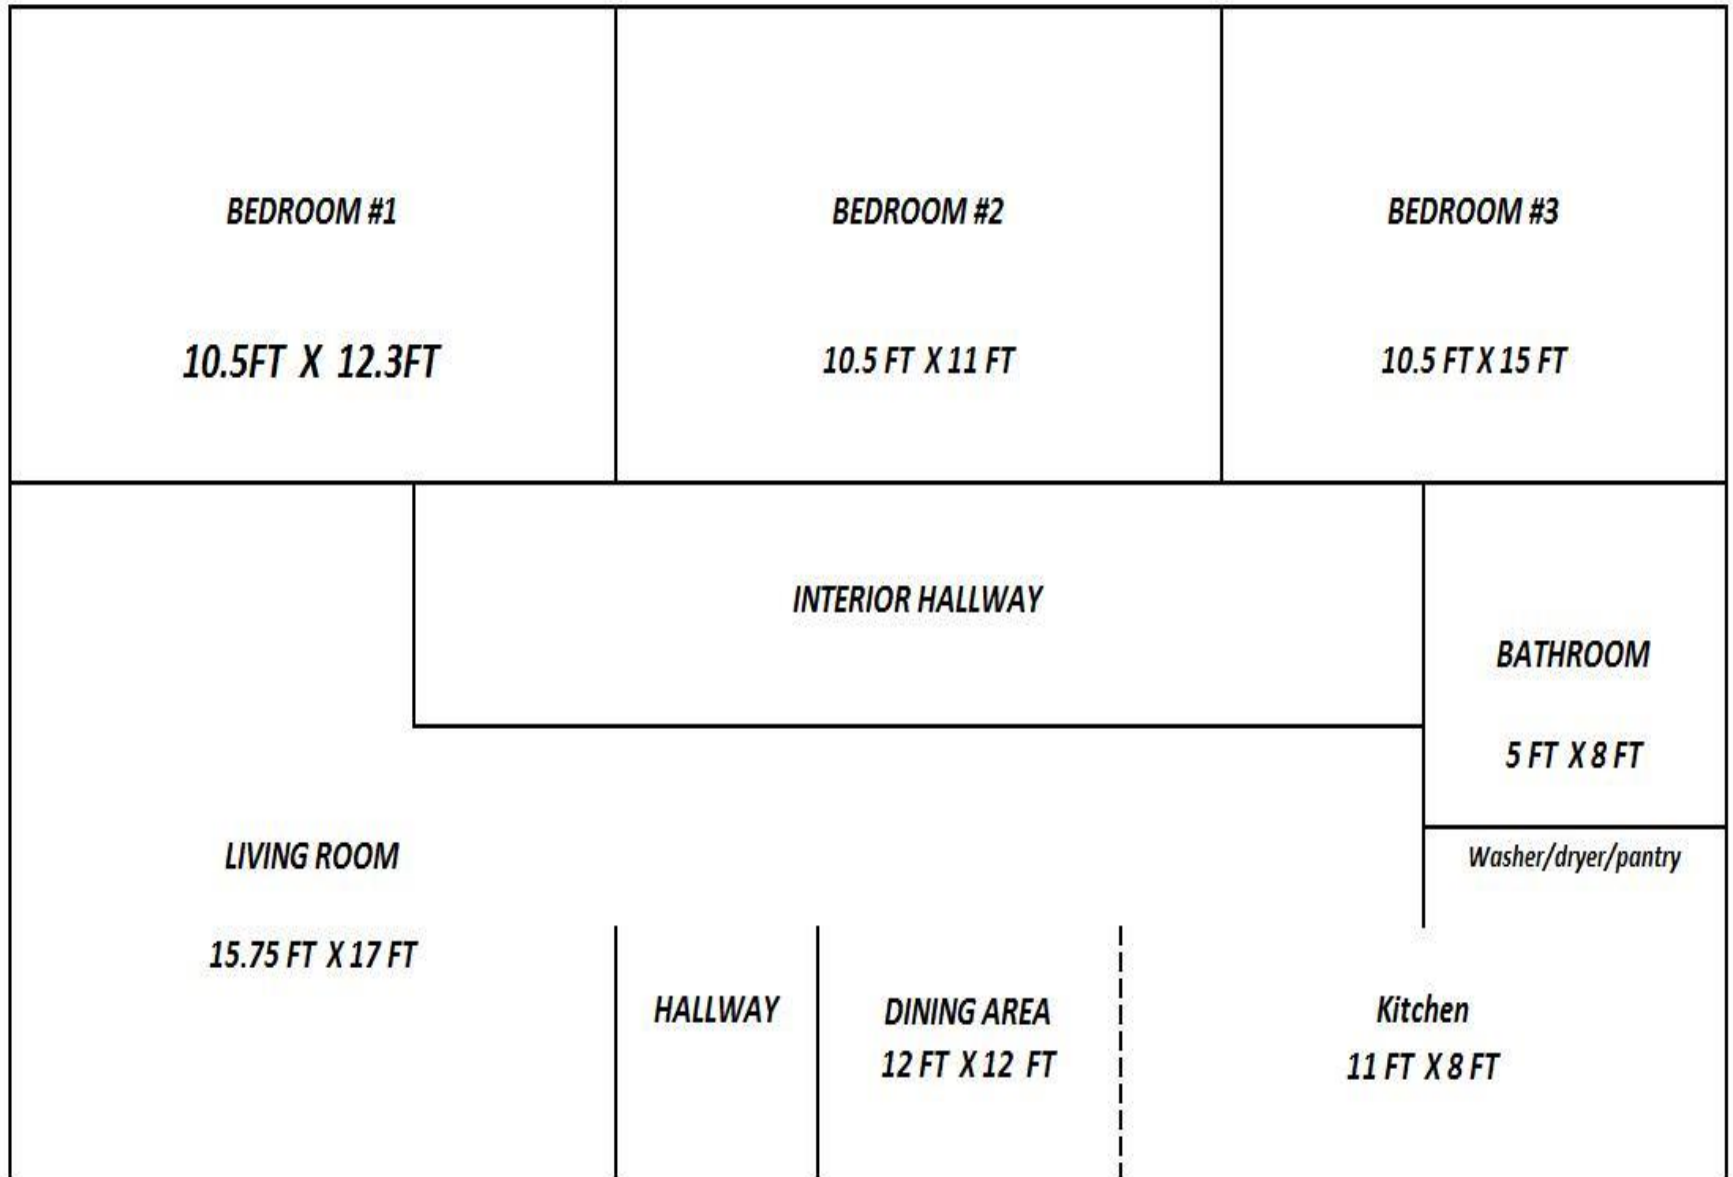

Hallway (cont.)

Bedroom #1

Bedroom #1 (Cont.)

Bedroom #1 (cont.)

Bedroom #2

Bedroom #2 (Cont.)

Bedroom #2 (cont.)

Bedroom #3

Bedroom #3 (Cont.)

Bathroom

Bathroom (Cont.)

Bathroom (Cont.)

BEDROOM #1

10.5FT X 12.3FT

BEDROOM #2

10.5 FT X 11 FT

BEDROOM #3

10.5 FT X 15 FT

INTERIOR HALLWAY

BATHROOM

5 FT X 8 FT

Washer/dryer/pantry

LIVING ROOM

15.75 FT X 17 FT

HALLWAY

DINING AREA

12 FT X 12 FT

Kitchen

11 FT X 8 FT

Playground Area

Playground Area (cont.)

Playground Area (Cont.)